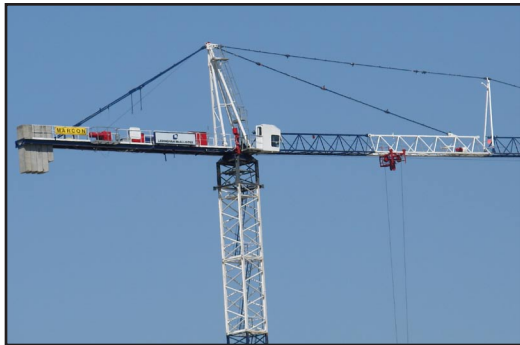

Used Equipment Tower Cranes

Peiner SK-225

Year: 1980
Capacity: 10t (22,050 lbs)
Hook Reach: 61m (200')
Height under Hook: 52.7m (172'10")

Description of Equipment:
•9 x TS-211 Tower Sections
•105 HP Winch (78 kW)

[View Technical Data Sheets](#)

Peiner SK-315

Year: 1999
Capacity: 12.5t (27,560 lbs)
Hook Reach: 70m (229'7")
Height under Hook: 57.6m (188'11")

Description of Equipment:
•10 x TS-211 Tower Sections
•60 HP Winch (45 kW)

[View Technical Data Sheets](#)

Peiner SK-415

Year: 2001
Capacity: 20t (44,050 lbs)
Hook Reach: 75m (246')
Height under Hook: 57.5m (188'8")

Description of Equipment:
•10 x TS-212 Tower Sections
•108 HP Winch (76 kW)
•Auxilliary Davit Winch

Jaso

J-52NS

Year: 2006

Capacity: 5t (11,000 lbs)

Hook Reach: 52m (170'6")

Height under Hook: 39.9m (130'10")

Description of Equipment:

- 1 x TR-8R Tower Section
- 2 x TN-12R Tower Sections
- 2 x TN-4R Tower Sections
- 33 HP Winch (24.2 kW)