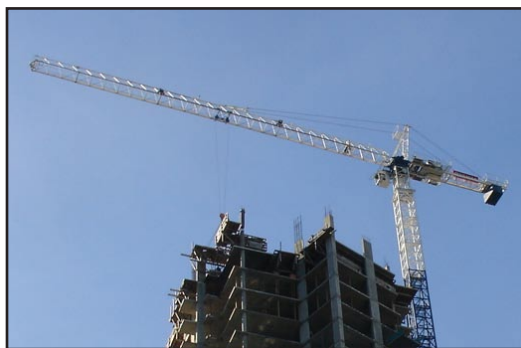

Peiner

SK-140

Year: 1980

Capacity: 6.25t (13,800 lbs)

Hook Reach: 56.3m (185')

Height under Hook: 48.4m (158'9")

Description of Equipment:

- •10 x S-16 Tower Sections
- •105 HP Winch (78 kW)

[View Technical Data Sheets](#)